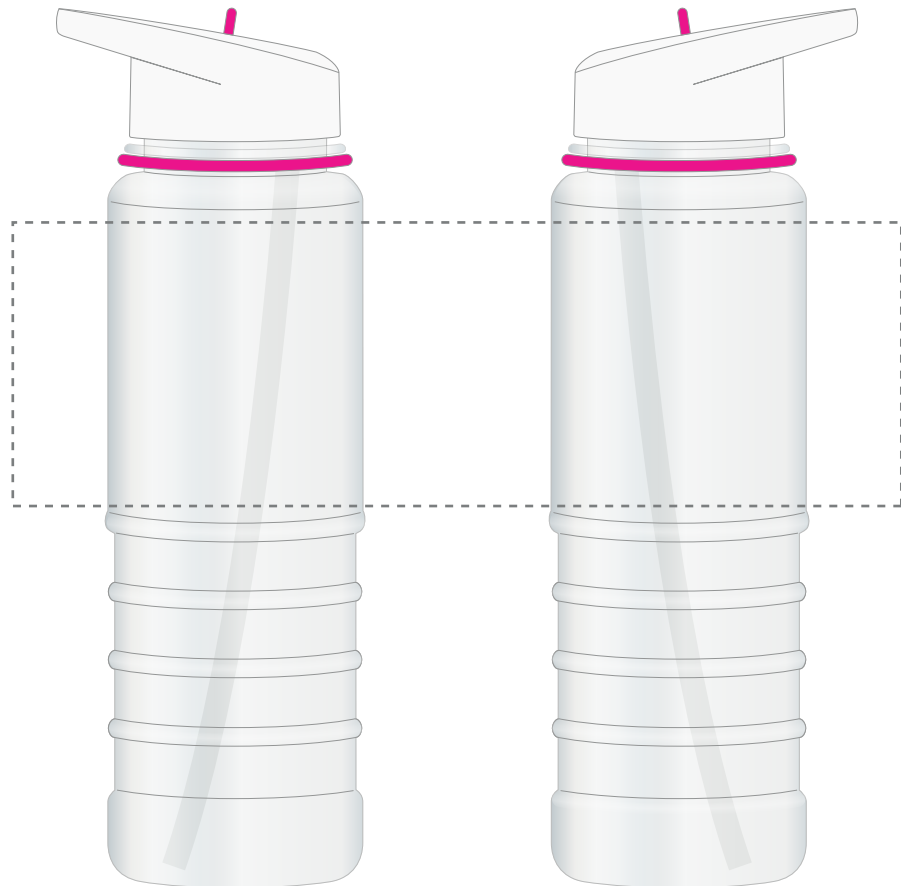

Your Ref:	Quantity:	Product Code: MG9606
Our Ref:	Version: 1	Product Colour: PINK

PRINTING CONCERNS:

We stock this item in the following colours

**PANTONE REFERENCE(S)**

Full colour printing

ARTWORK SCALE 50%

LOGOS WILL BE DIRECTLY OPPOSITE
LOGOS WILL NOT BE DIRECTLY OPPOSITE

Product Image for visualisation
- colours may vary

The dashed line is to demonstrate print area and will not appear on your printed item

To proceed, please approve visual via the online system.

ARTWORK SCALE 100%
Max Print Area: 235mm x 75mm